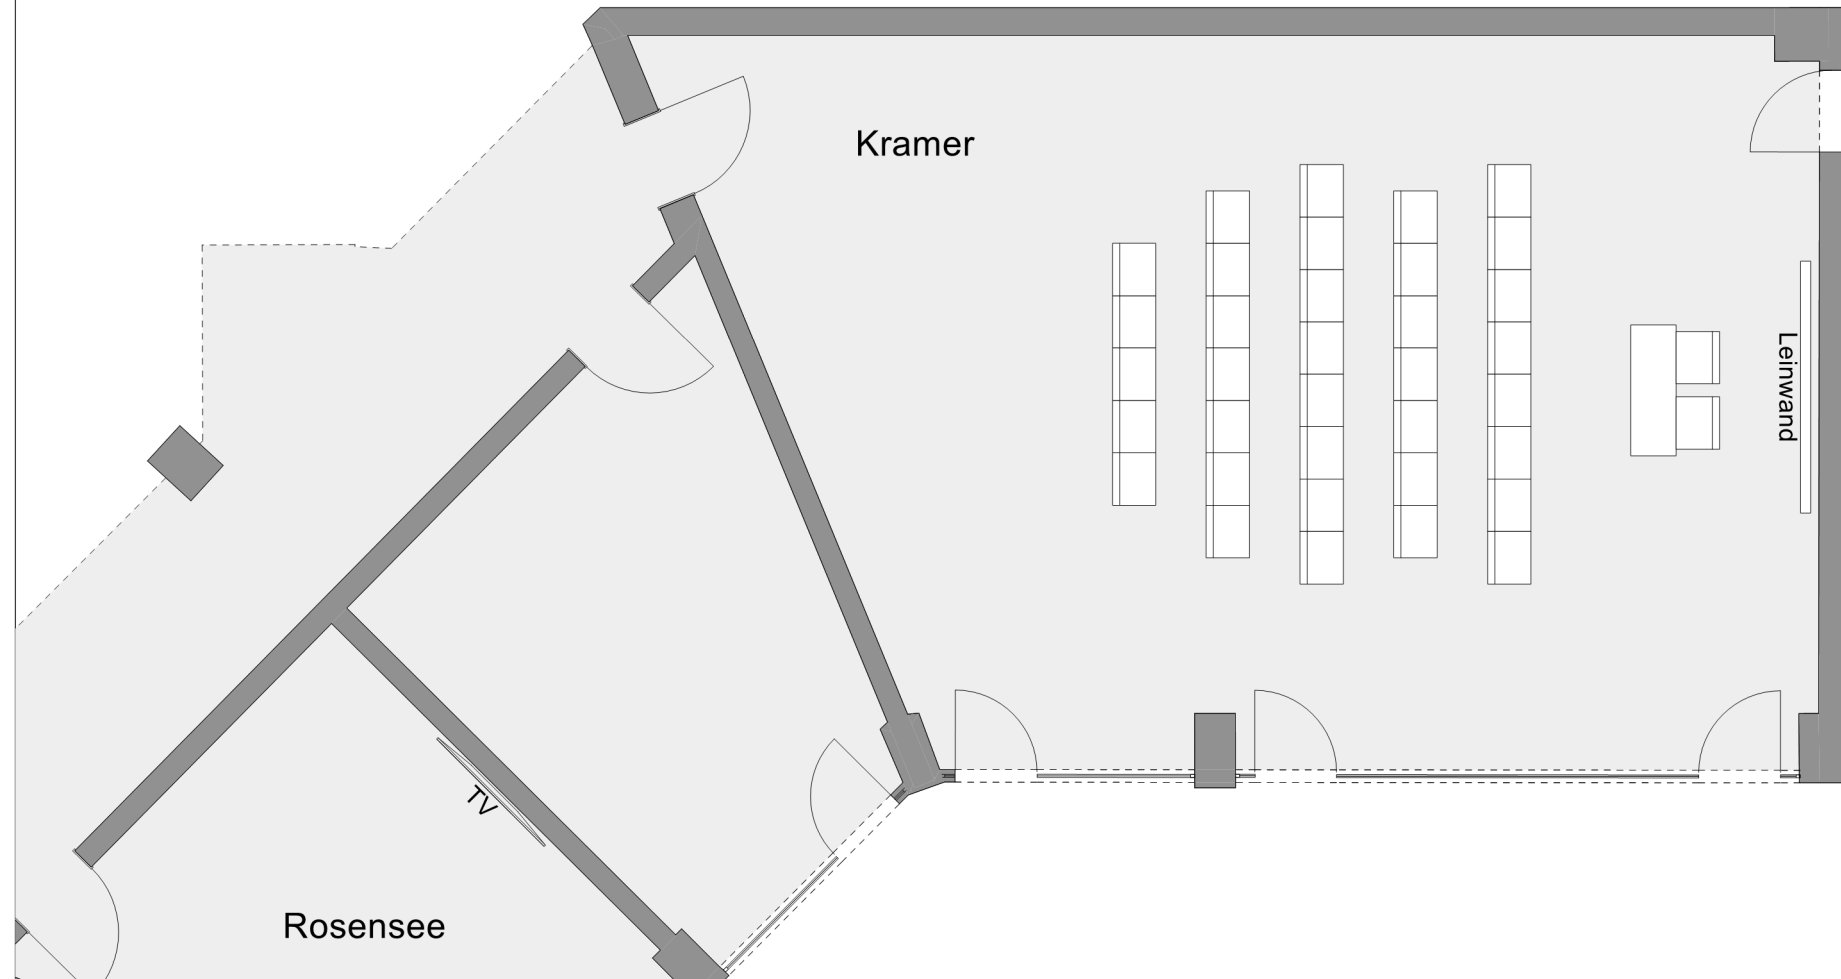

HOTEL AM BADERSEE
ZUGSPITZDORF GRAINAU

Floor:
Floor 4

Room:
Kramer

Setup:
Row seating

Persons:
35 Persons

Dream away, breathe in the atmosphere, be inspired and indulge your senses.
Welcome to Hotel am Badersee.